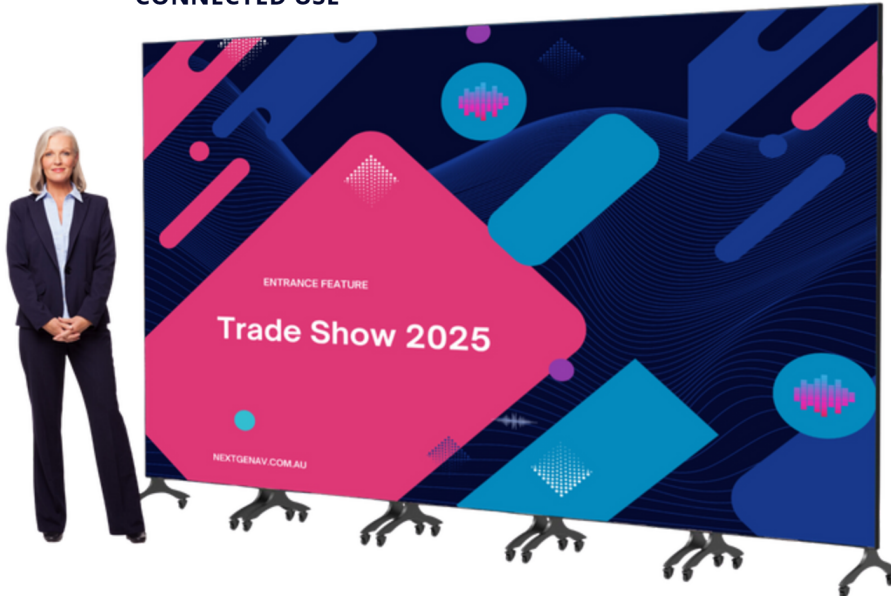

LED EVENT BOARDS

Whether you're looking to make a big impact at a major event, trade show or keep attendees informed at a conference, NEXTGEN's LED event boards deliver the quality and flexibility you need.

CONNECTED USE

SINGLE USE

MULTI USE

LED BOARD FEATURES

- 2300mm High x 700mm Wide
- High Resolution 2.5MM LED Display
- Accepts All File Formats Inc Video
- Single, Multi-Screen or Connected
- Cloud Hosted Content Control
- Each Panel is 800pix by 300pix